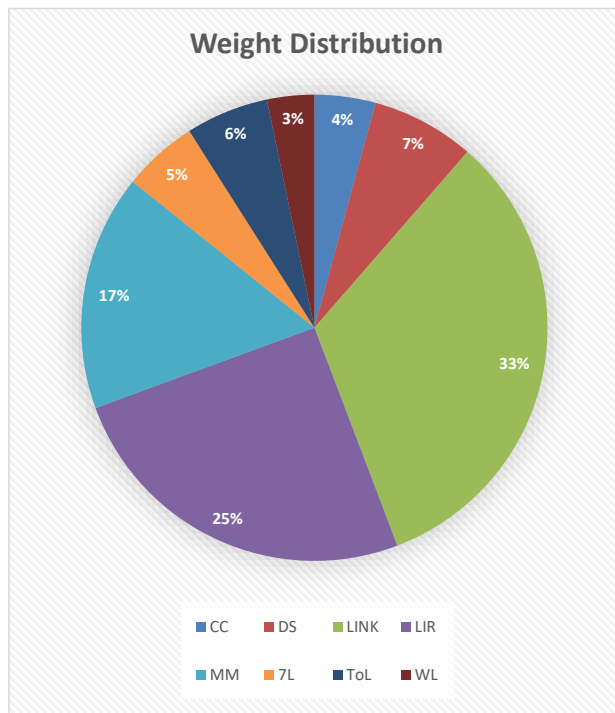

Row Labels	Sum of Weight
Pack	70,298.0
1106	501.0
1148	1,862.6
1151	2,591.5
1152	2,984.9
1154	2,631.5
1157	788.0
1158	2,088.3
1162	867.0
1167	330.6
1168	52.5
1173	269.3
1174	323.8
1445	1,749.0
1483	4,067.3
1483B	3,149.0
1484	5,787.2
1500	2,088.3
1550	2,759.7
1576	511.7
1666	1,613.2
1737	1,080.9
1871	539.7
2010	1,424.5
2013	1,342.2
256	453.0
282	804.0
311	953.0
39	782.0
572	1,531.5
663	1,022.0
704	982.8
71	2,606.0
743	328.0
905	1,507.3
910	1,488.7
950	1,880.3
953	333.7
956	973.8
958	2,759.7
961	1,373.0
962	585.2
965	1,919.0
982	911.0
997	1,808.7
998	3,892.0
Grand Total	70,298.0

Row Labels	Sum of Weight
Crew	913.2
743	328.0
962	585.2
Other	1,170.4
AHG	585.2
GSA	585.2
Other	-
Troop	17,061.8
1106	501.0
1158	125.5
1159	1,130.0
1167	330.6
1168	305.0
1173	269.3
1174	323.8
163	12.5
1910	301.0
2011	374.0
2012	327.1
2970	3,736.0
533	178.0
572	539.7
58	294.3
743	328.0
761	60.3
950	1,264.8
953	333.7
956	978.6
961	84.0
962	585.2
966	2,107.7
969	976.8
982	948.0
998	647.0
Grand Total	19,145.4

Inactive Sites:
HC = Holiday Coalition