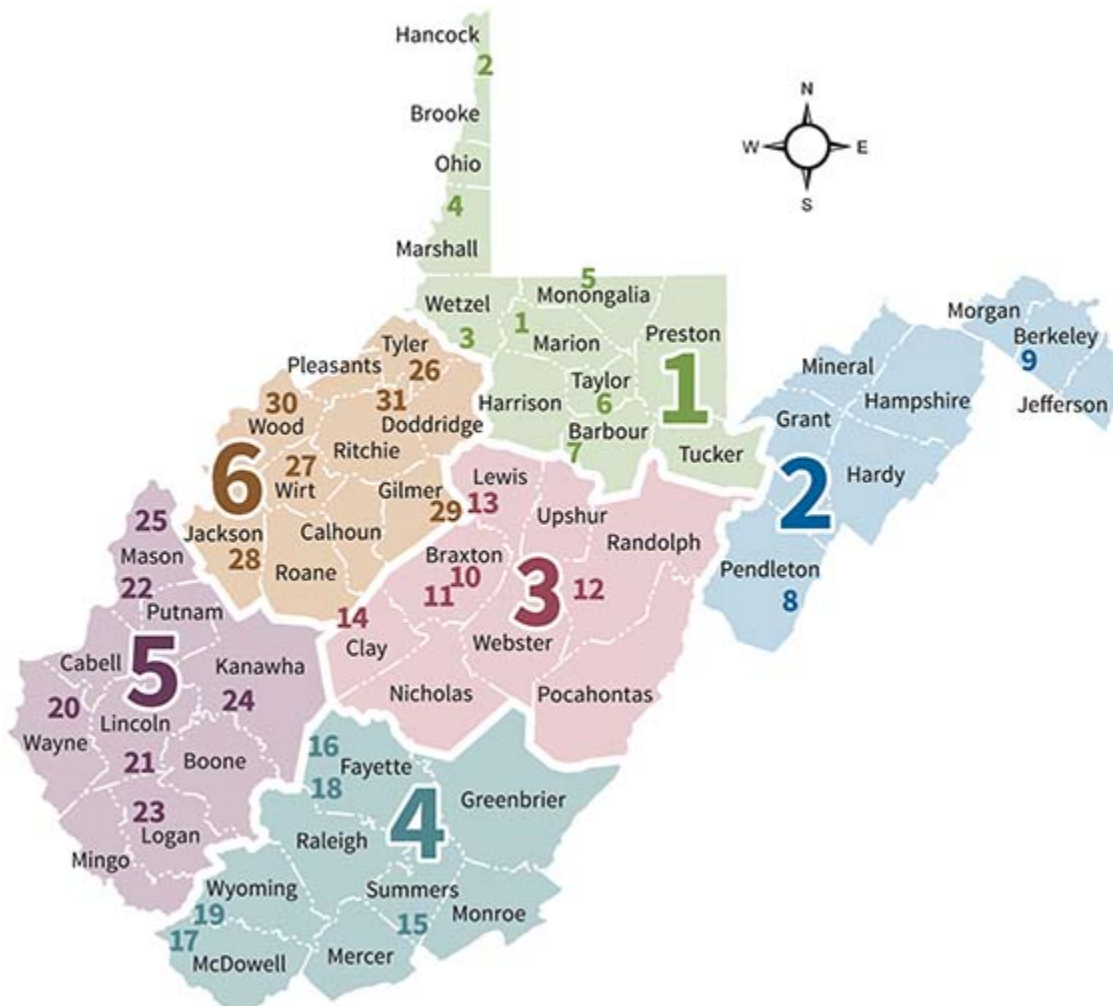

WHERE TO SHOOT IN WEST VIRGINIA

Public Shooting Ranges in West Virginia

A physically challenged shooting bench is available.
Users may need assistance in placing and retrieving targets.

District I

I. Dents Run

Outdoor range: 100-yard maximum backstop distance with five covered shooting benches.

Location: Marion County – West of Mannington on Dents Run Road, ¾ of a mile off of Buffalo Road.

Range hours: 9 am to sunset